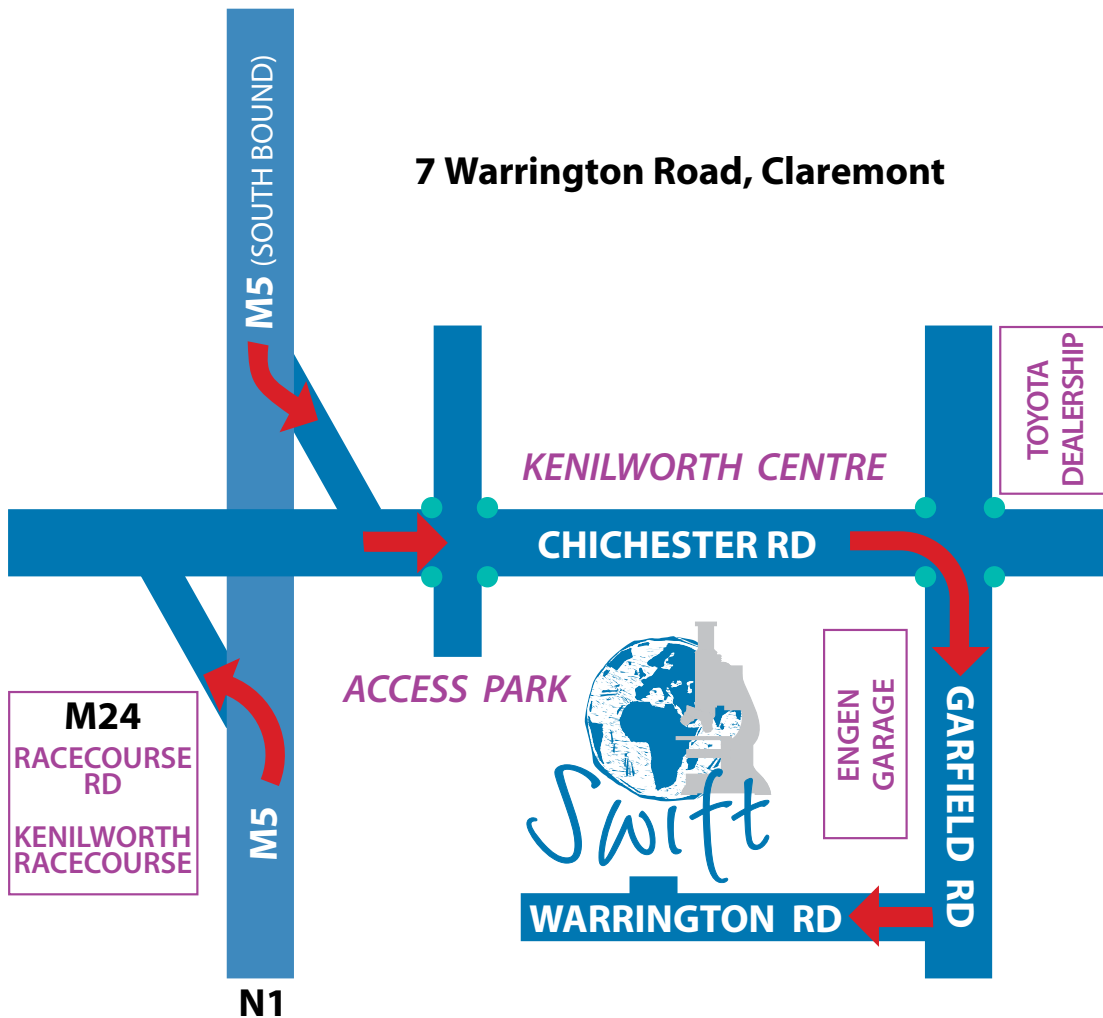

DIRECTIONS TO

Swift Micro Laboratories

CAPE TOWN

Directions to Swift Micro Laboratories, Cape Town

Cape Town clients will easily find their way to our offices and laboratory as it is next to **Access Park** and across the road from **Kenilworth Centre** (two well-known Cape Town landmarks).

The back of the clearly-branded grey Swift building (previously owned by Renault), is visible from Chichester Road directly opposite Kenilworth Centre, but the entrance is from Warrington Road.

From Chichester Road, turn into Garfield Road at the Engen Garage, and immediately right into Warrington Road.

The Swift building is next to the Engen Garage on the right.

CAPE TOWN

7 Warrington Road, Claremont

Tel: +27 (21) 683 8436 • Fax: +27 (21) 683 8422